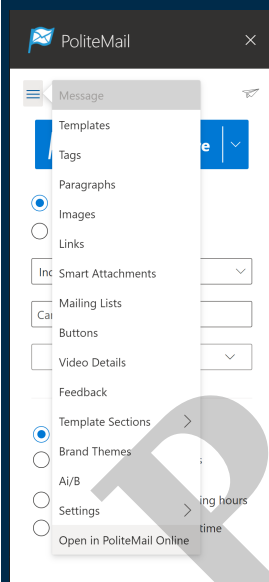

## Switching Between PoliteMail 365 and PoliteMail Online

PoliteMail for Microsoft 365 is a handy way to access the features of PoliteMail when using the "new" Outlook or outlook.com. However, only PoliteMail for the Windows desktop or PoliteMail Online contains reporting, as well as